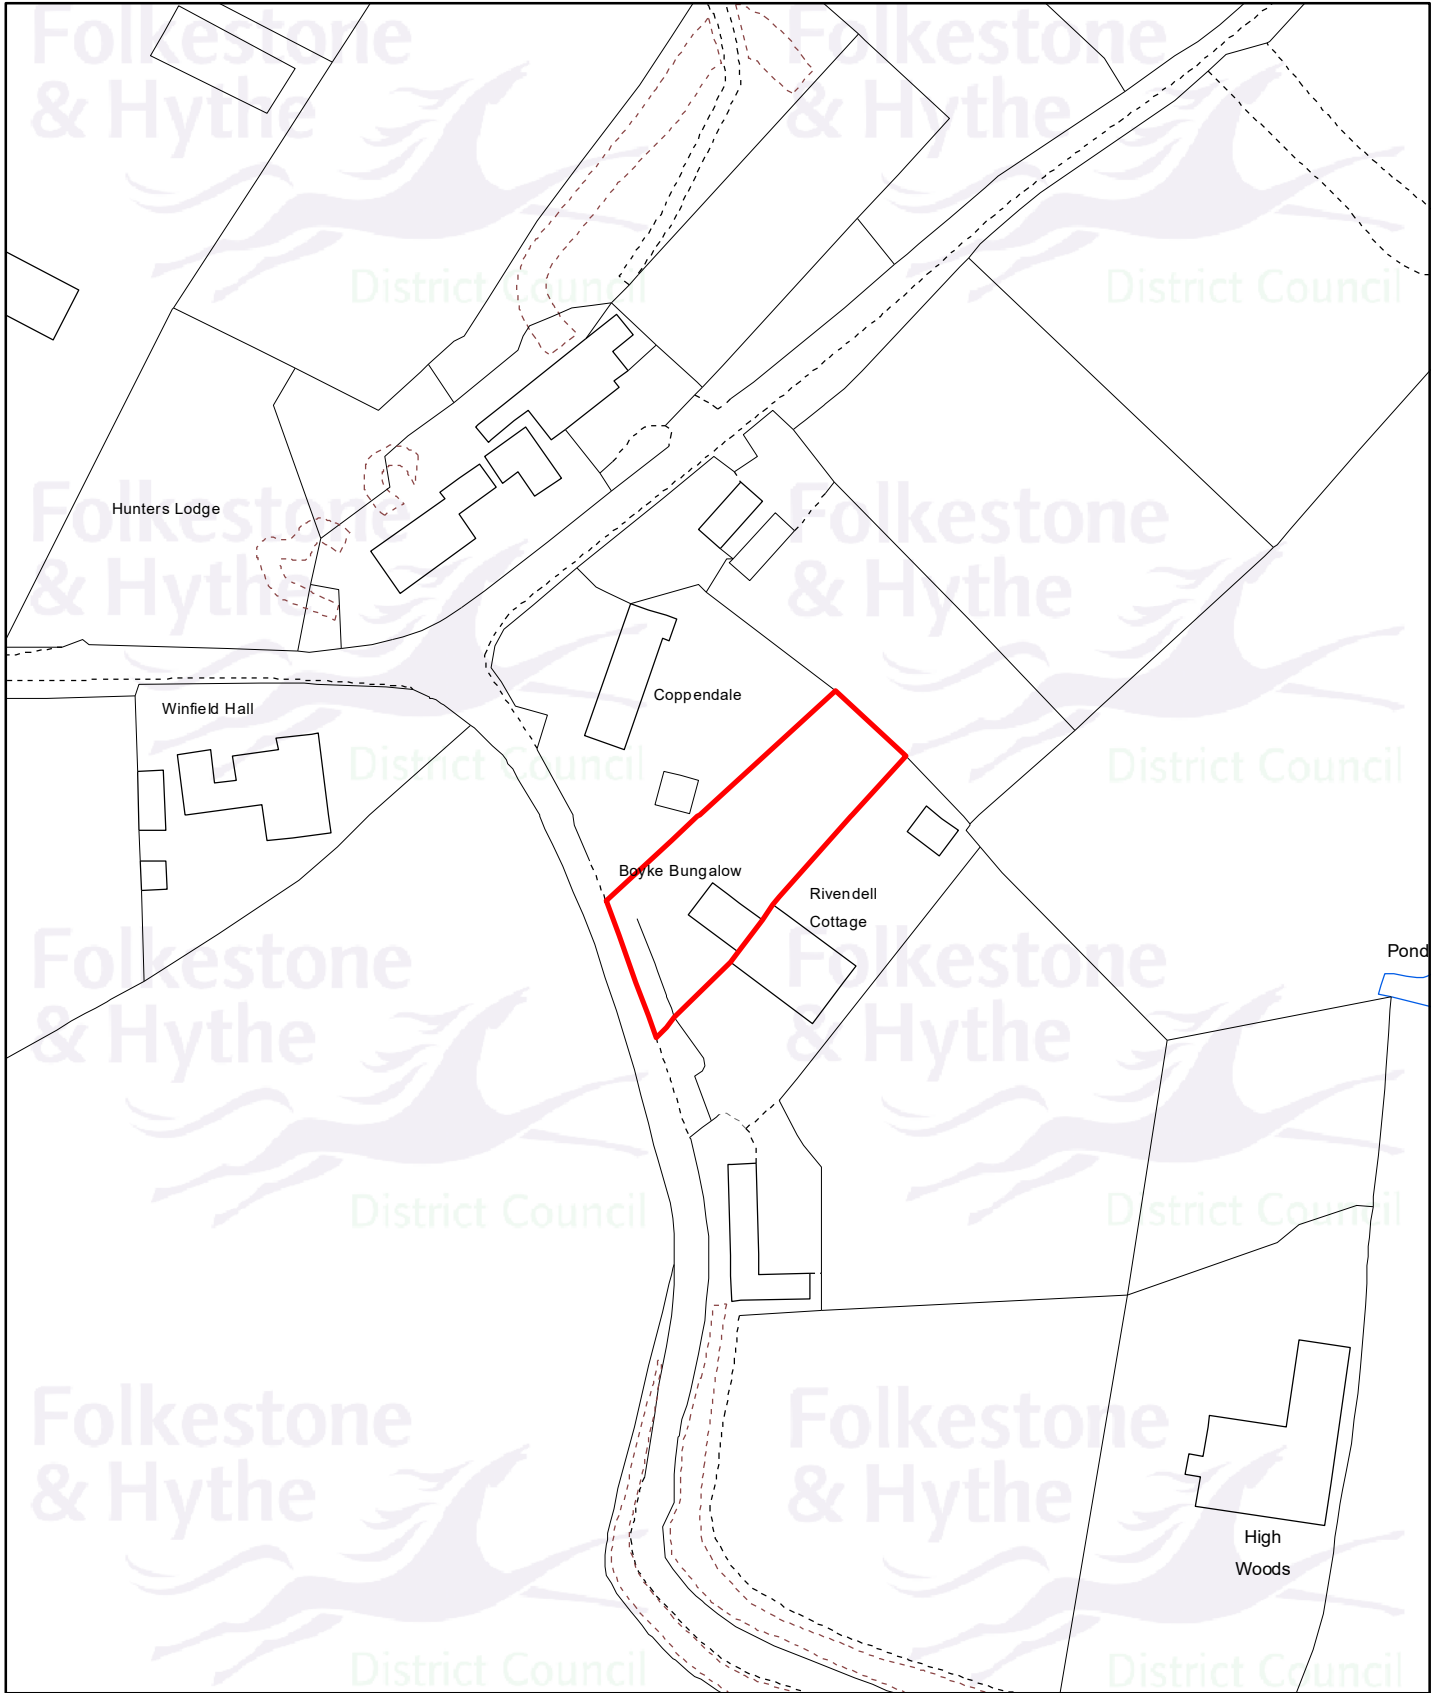

21/2520/FH - Boyke Bungalow, Boyke Lane, Rhodes Minnis, Canterbury, Kent, CT4 6XN

Drawn date:
04 Apr 2023

Drawn by:
Brian Harper

Drawing ref:
1542/COM/TG

Contains Ordnance Survey data
© Crown copyright and database right
Folkestone & Hythe District Council 100019677 - 2023

Drawn at 1:1,250 on A4